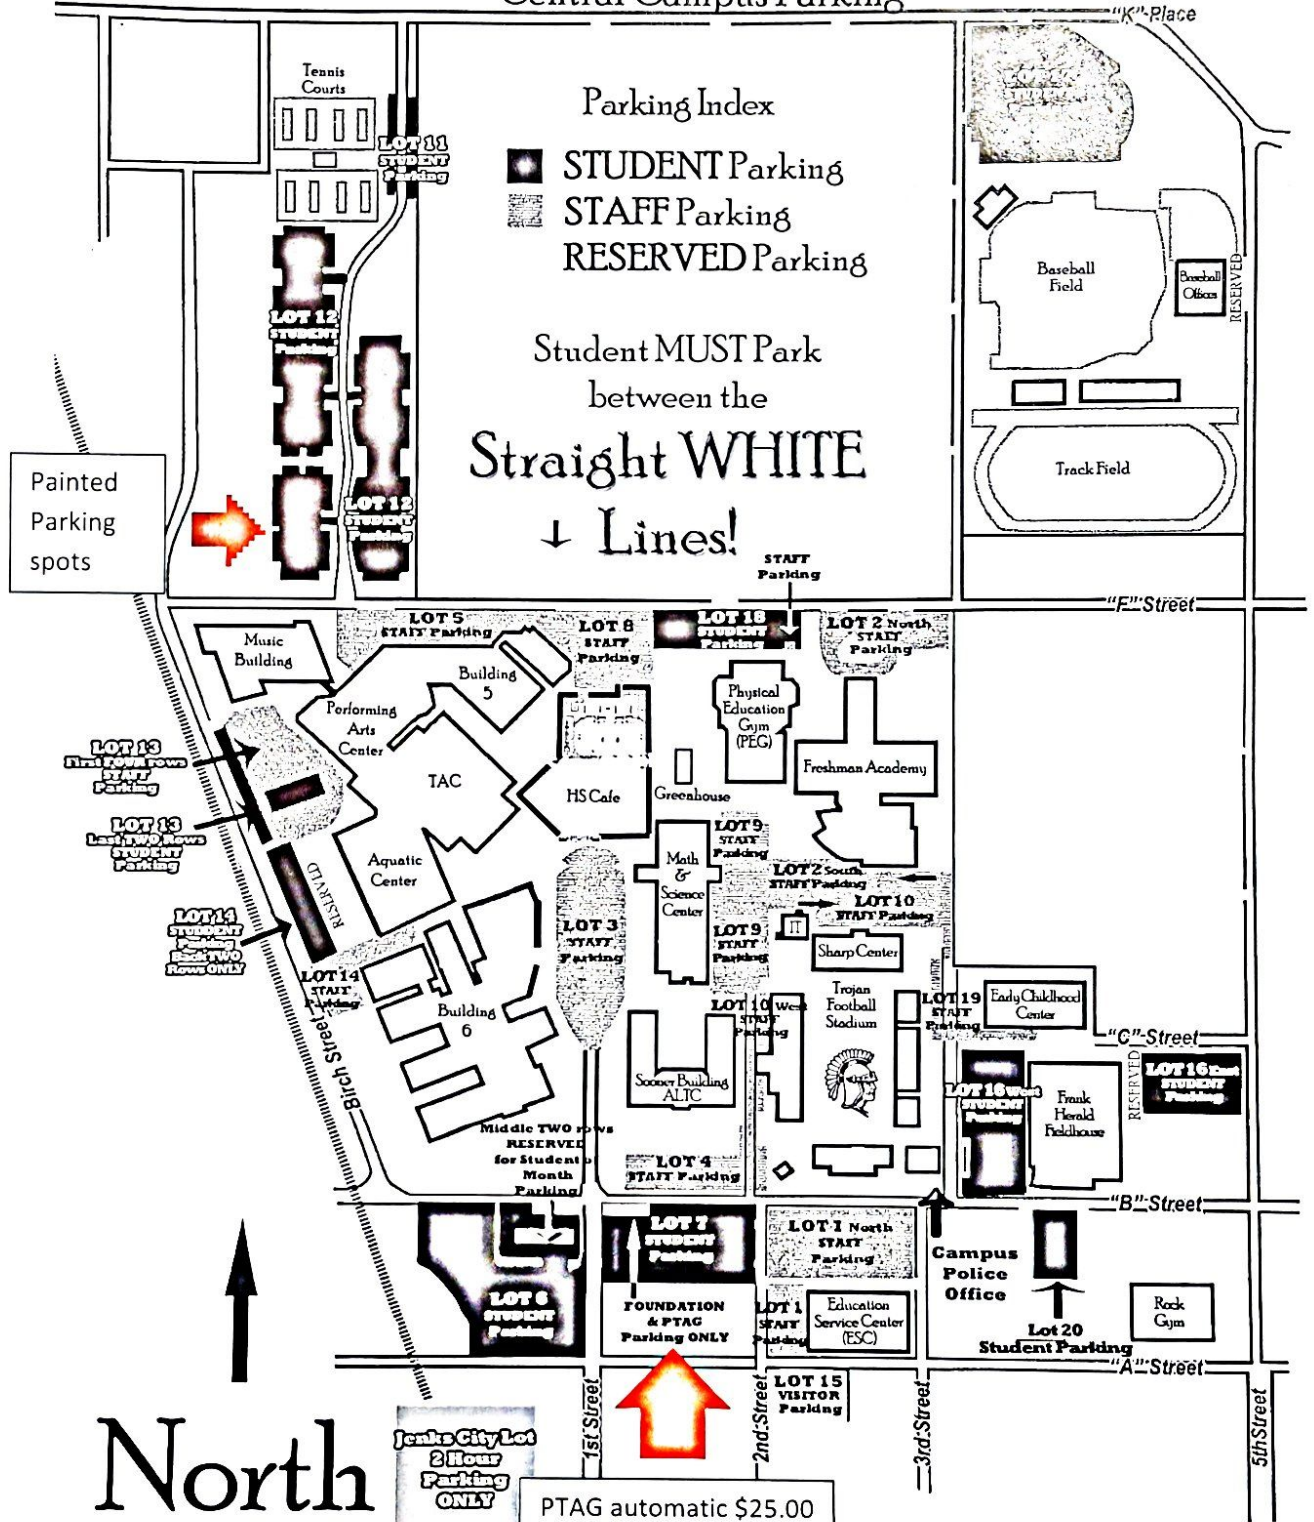

# Jenks Public Schools Central Campus Parking

Parking Index

- STUDENT Parking
- STAFF Parking
- RESERVED Parking

Student MUST Park between the Straight WHITE Lines!

PTAG automatic \$25.00 fine for parking here and you will get called out of class to move.