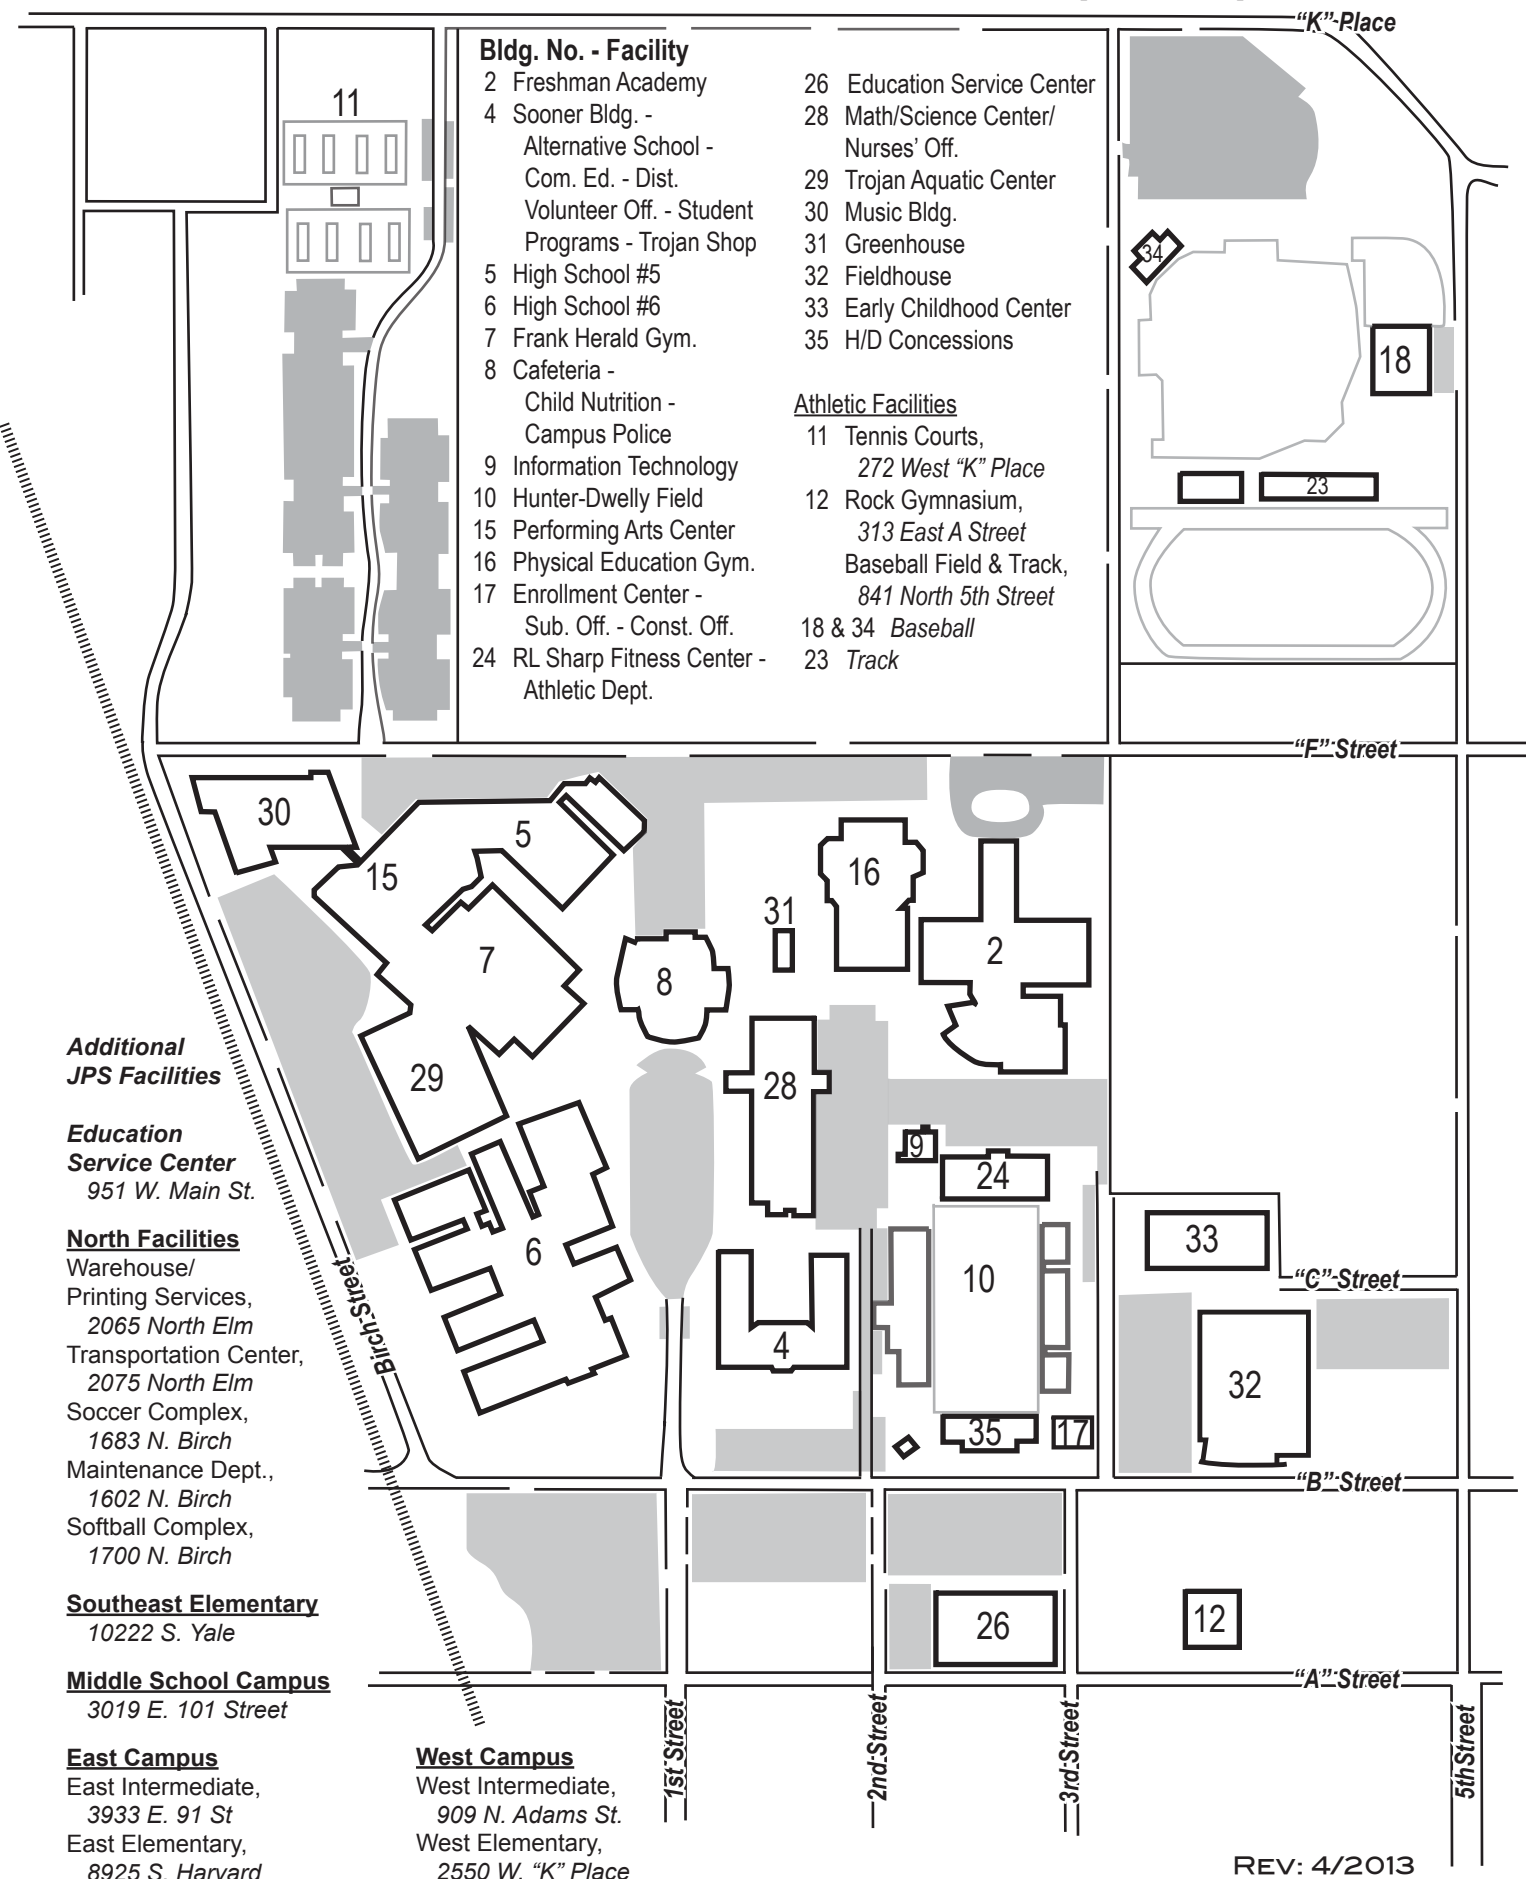

Jenks Public Schools Central Campus Map

Bldg. No. - Facility

- | | |
|--|---|
| 2 Freshman Academy | 26 Education Service Center |
| 4 Sooner Bldg. -
Alternative School -
Com. Ed. - Dist.
Volunteer Off. - Student
Programs - Trojan Shop | 28 Math/Science Center/
Nurses' Off. |
| 5 High School #5 | 29 Trojan Aquatic Center |
| 6 High School #6 | 30 Music Bldg. |
| 7 Frank Herald Gym. | 31 Greenhouse |
| 8 Cafeteria -
Child Nutrition -
Campus Police | 32 Fieldhouse |
| 9 Information Technology | 33 Early Childhood Center |
| 10 Hunter-Dwelly Field | 35 H/D Concessions |
| 15 Performing Arts Center | |
| 16 Physical Education Gym. | |
| 17 Enrollment Center -
Sub. Off. - Const. Off. | |
| 24 RL Sharp Fitness Center -
Athletic Dept. | |

Athletic Facilities

- | |
|--|
| 11 Tennis Courts,
272 West "K" Place |
| 12 Rock Gymnasium,
313 East A Street
Baseball Field & Track,
841 North 5th Street |
| 18 & 34 Baseball
23 Track |

Additional JPS Facilities

Education Service Center
951 W. Main St.

North Facilities
Warehouse/
Printing Services,
2065 North Elm
Transportation Center,
2075 North Elm
Soccer Complex,
1683 N. Birch
Maintenance Dept.,
1602 N. Birch
Softball Complex,
1700 N. Birch

Southeast Elementary
10222 S. Yale

Middle School Campus
3019 E. 101 Street

East Campus
East Intermediate,
3933 E. 91 St
East Elementary,
8925 S. Harvard

West Campus
West Intermediate,
909 N. Adams St.
West Elementary,
2550 W. "K" Place