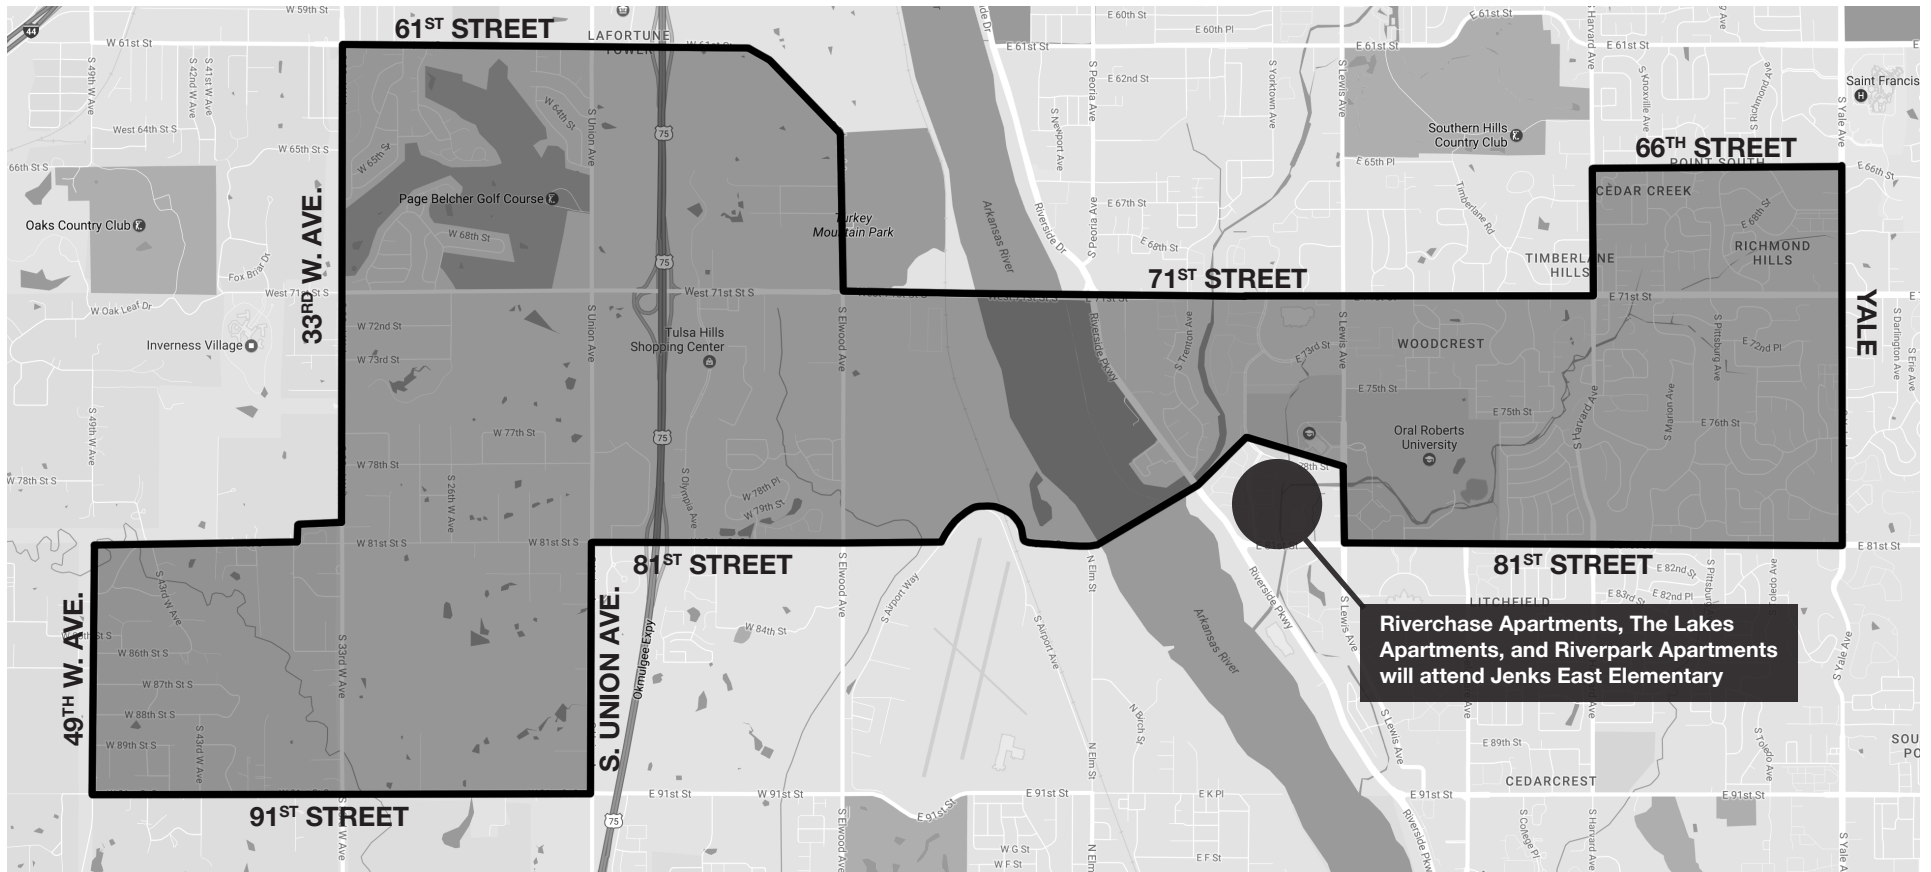

NORTHWEST ELEMENTARY ATTENDANCE ZONE

(EFFECTIVE AUGUST 2017)

If your child is attending Jenks Public Schools for the 2017-18 school year, please be aware of the changes to school attendance zones due to the opening of Northwest Elementary.

All students who live north of 81st Street on the east and west side of the Arkansas River – with the exception of residents of Riverchase Apartments, The Lakes Apartments, and Riverpark Apartments – will attend Northwest Elementary starting in August of 2017.

On the west side of the Arkansas River, students living north of 91st Street between 49th W. Ave and Union Ave. will also attend Northwest Elementary.

INTERMEDIATE ATTENDANCE ZONES: Current East Elementary 4th grade students who live in the Northwest Elementary attendance zone will attend West Intermediate beginning in the 2017-18 school year. Students living in the Northwest Elementary attendance zone who are current East Intermediate 5th graders will continue to attend East Intermediate for 2017-18.