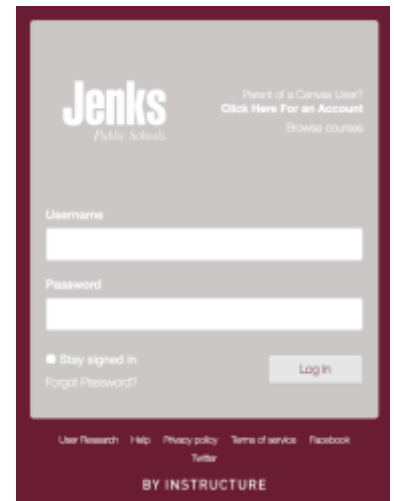

Banghangin Sang Naupangte' Nu leh Pate zong Kihel Kul a Hiam?

Bang hang hiam cih leh nu leh pate zong a kihel ciangin sang a bang teng kisin a bangteng inn ah bawl ding, nisim in bangteng sin ding cih kilak dildel khin gai ahih manin a sangnaupangte ii laisinna leh a theihna a siamnate ciaptehna a hi a grade a tuamtuamte zong thei pah ding uhi. Nu leh pate in siate kiangah ngaihsut piakna a kipan thu hoih a tuamtuam a zaksak theih banah siate in zong nu leh pate kiangah a a theihsak nop khempeuh theisak ziauziau thei ding hi. **Tan 5 pan 12 sang siapa/nu te in sangnaupangte assignment (amau leh a mau bawl ding lai)piakna leh a ngah zah a mat (grade) te Canvas tung ah kisuang zihziah ding hi. Sang kah kum bei ciangin mat (grade) te PowerSchool tung ah ki koih ding hi.** Tua ahih manin nu leh pa khempeuh anuai a hong kilak bangin nong lut kim ciat nang' un kong hanthawn uhi.

Web Browser:

Bang ci dan in Nu leh Pa te'n Canvas Parent account bawl thei ding a hiam?

1. Online pan in, **jenks.instructure.com** cih website ah pai ding.
2. "**Parent of Canvas User?**" a cih pen mek ding.
3. Na min, email address, leh na naupang Canvas lut na login information te at ding.
4. Na email sung ah Canvas pan lai hong khak ding in tua sung pan link piakna ah pai in la na password ki bawl thei hi.