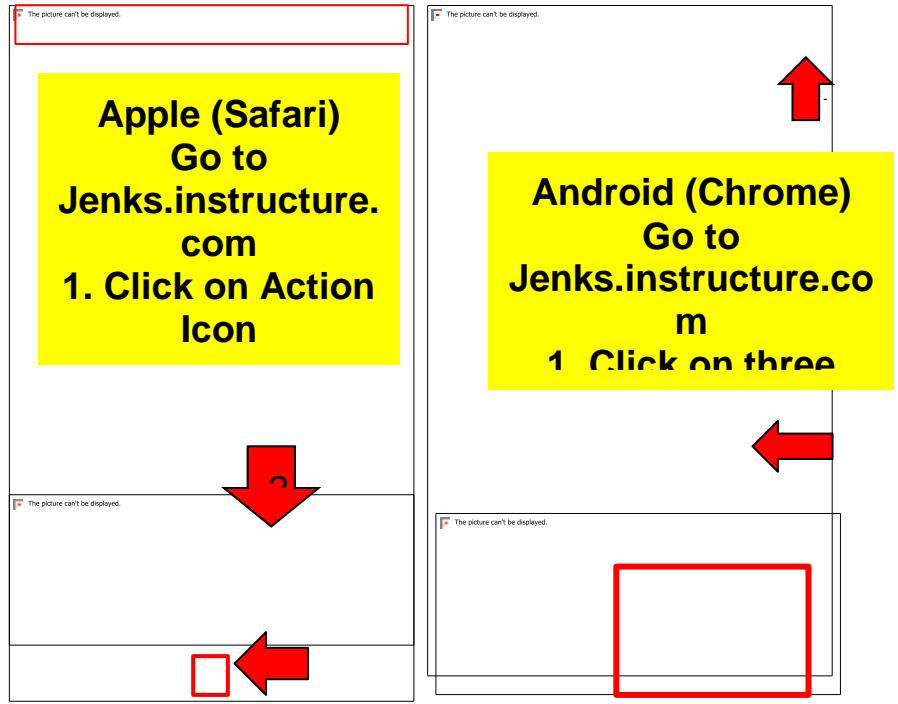

Canvas Parent (Observer) Guides pen guides.canvaslms.com ah ki ngah thei hi.

Smartphone tung ah?

Phone pan in zong Nu leh Pa te'n Canvas parent ki bawl thei hi.

jenks.instructure.com cih website ah pai in la and desktop site a cih pen mek ding:

- iOS Apple-Action icon a cih pen mek ding in "Request Desktop Site" pen tel ding
- Android- Dots 3 a om pen mek ding in "Request Desktop Site" pen tel ding

Mobile App: Canvas Parent App

Note: Tu lai tak in Canvas ah Nu leh Pa te a ding nam nih om hi. Parent App leh Canvas Observer role a nih a ding in email khat tawh ki sign up thei hang, tua account gel pen ki zom lo ding hi.

Canvas Parent pen Nu leh Pa te a ding in na naupang te lai sinna ah hong ki hel theih na ding a hong vai hawm sak hi a Nu leh Pa te in lai hih ding/sa te (assignments), mat te (grades) leh thu zaksakna tuam tuam te ki en thei hi.

Nu leh Pa te in Canvas Parent app account koih cih bawl a hiam?

1. Na phone sung ah [Apple App Store](#) or [Google Play store](#) pan in app ki download thei hi
2. **"Create Account"** cih mek ding
3. Nang tawh ki sai thu teng at ding. (**Same email as you used to sign-up for a Parent App above**)
4. **"Add Student"** a cih mek ding.
5. **"Jenks"** a cih pen zong in la **Jenks Public Schools** pen URL a koih ding.
6. Na naupang ih Canvas username leh password tawh lut ding.
7. Gear a cih mek le cin sang naupang a dang te ki koih beh thei hi.

Create Account