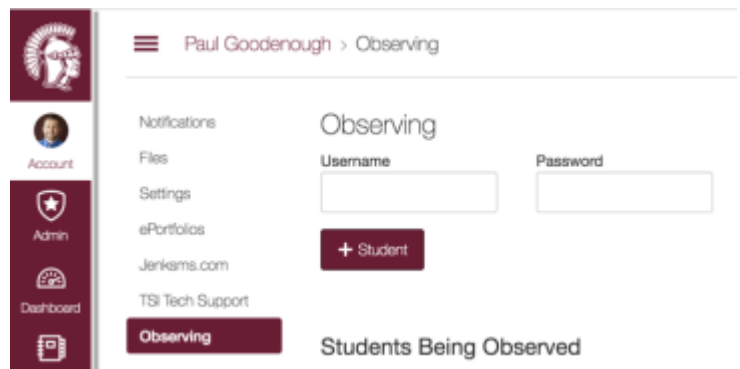

Na account ah naupang a dang koih ding kishiam?

Na **Canvas Account** menu pan in, **Profile** a cih pen mek ding in **Observing** a cih na pai ding. Na login information a ki bang mah zang a sang naupang a dang ten a Canvas Parent account tawh ki zom thei hi.