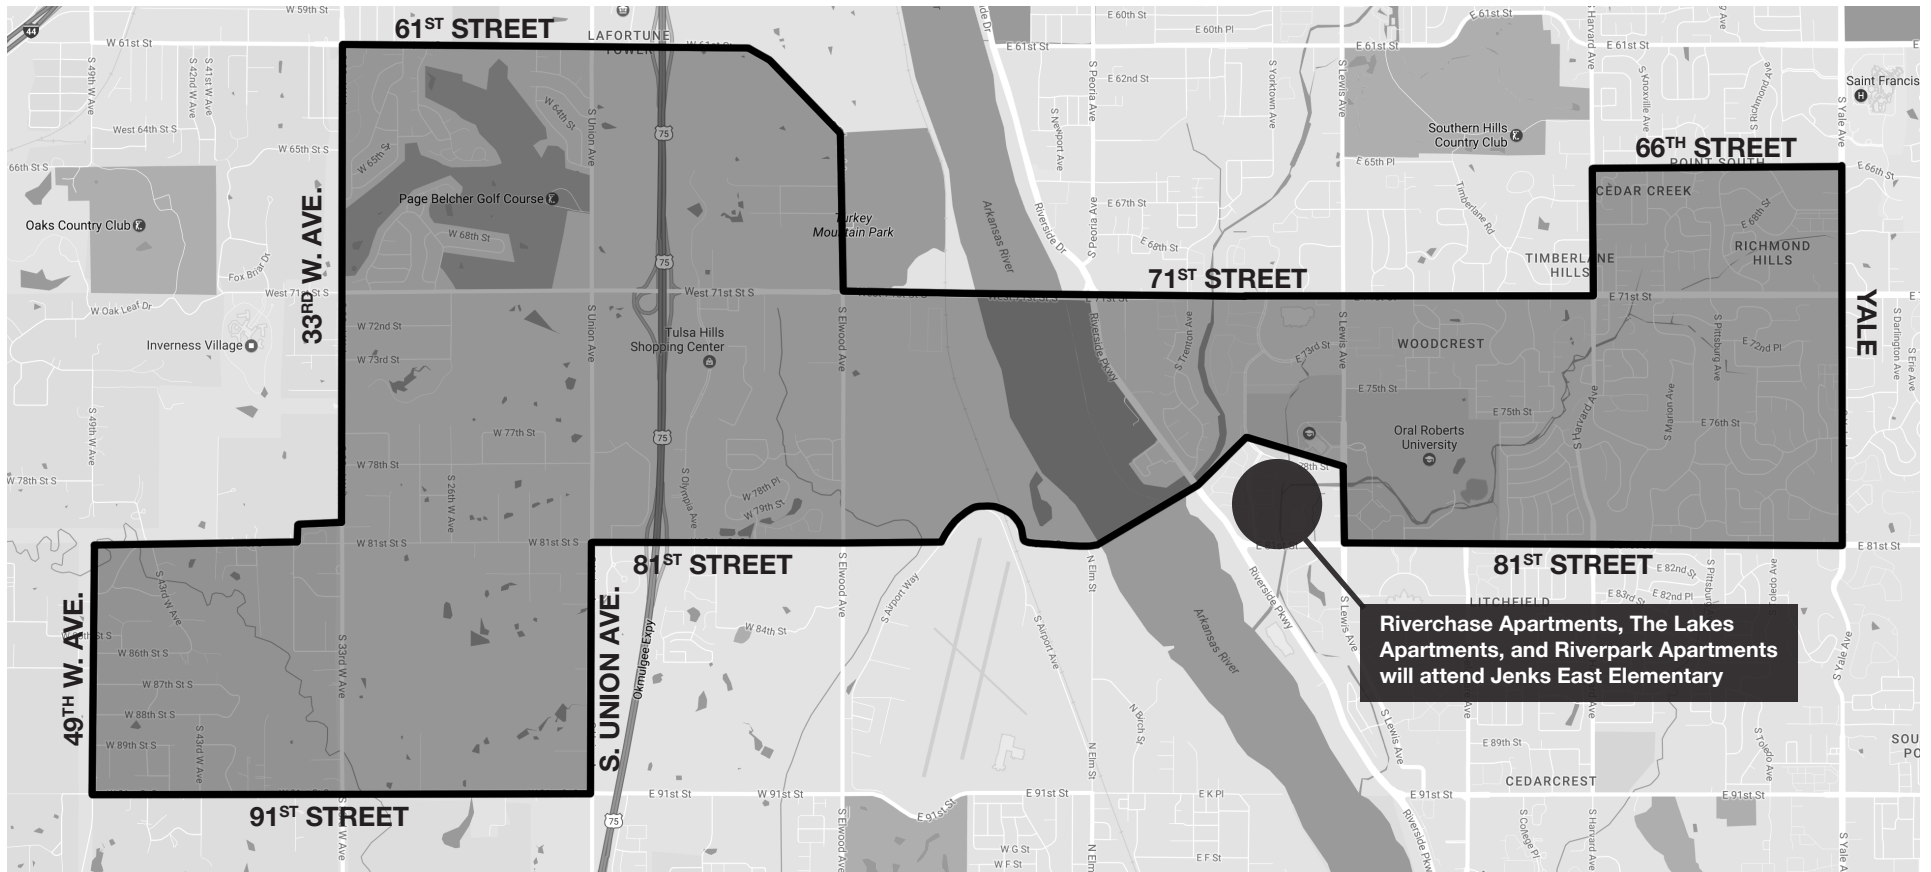

# NORTHWEST ELEMENTARY ATTENDANCE ZONE

(EFFECTIVE AUGUST 2017)

If your child is attending Jenks Public Schools for the 2017-18 school year, please be aware of the changes to school attendance zones due to the opening of Northwest Elementary.

All students who live north of 81st Street on the east and west side of the Arkansas River – with the exception of residents of Riverchase Apartments, The Lakes Apartments, and Riverpark Apartments – will attend Northwest Elementary starting in August of 2017.

On the west side of the Arkansas River, students living north of 91st Street between 49th W. Ave and Union Ave. will also attend Northwest Elementary.

**INTERMEDIATE ATTENDANCE ZONES:** Current East Elementary 4th grade students who live in the Northwest Elementary attendance zone will attend West Intermediate beginning in the 2017-18 school year. Students living in the Northwest Elementary attendance zone who are current East Intermediate 5th graders will continue to attend East Intermediate for 2017-18.